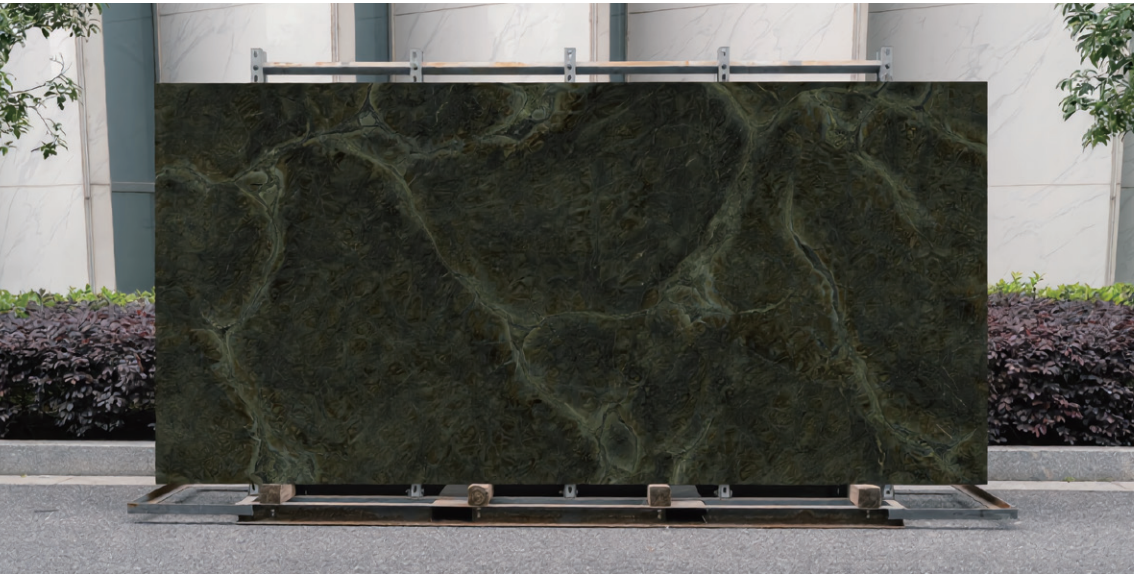

Verde Vittoria

NABEL

Hundreds of emerald streams in flight,
a thousand peaks rising to pierce the clouds.
Ridges vie for beauty, their verdant grace unmatched.
Deep as the summits, with layers unfolding
— at the zenith of the mountain's splendor,
a vista is crystallized into the stillness of this space.

Tang 20

Sizes	Surface	Face	Code
1600*3200*20mm	3D+	1	NHD321600069TY
1600*3200*12mm	3D+	2	NHD321600069Y

Actual Showcase

Web:en.nabel.cc
Add:No 1133,linping avenue, Hangzhou City-China
Tel:86 571 88681270