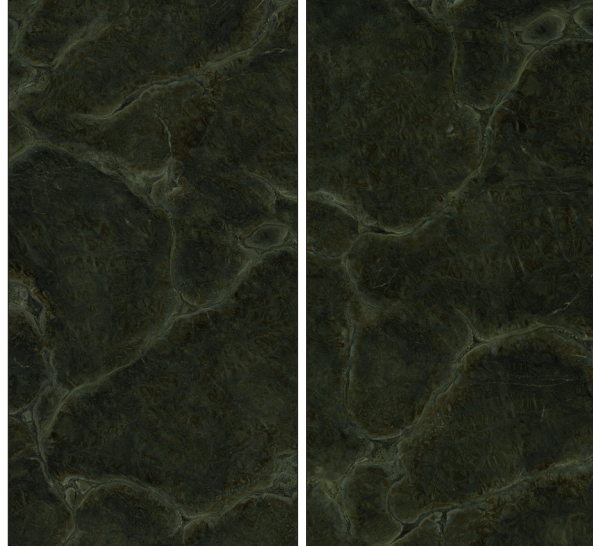

Verde Vittoria

NABEL

Hundreds of emerald streams in flight,
a thousand peaks rising to pierce the clouds.
Ridges vie for beauty, their verdant grace unmatched.
Deep as the summits, with layers unfolding
— at the zenith of the mountain's splendor,
a vista is crystallized into the stillness of this space.

Tang 20

Sizes	Surface	Face	Code
1600*3200*20mm	3D+	1	NHD321600069TY
1600*3200*12mm	3D+	2	NHD321600069Y

Actual Showcase

Web:en.nabel.cc
Add:No 1133,linping avenue, Hangzhou City-China
Tel:86 571 88681270